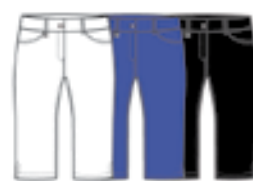

NV4211311 NALINI LONG SHORT

100 White 402 Cobalt 001Black