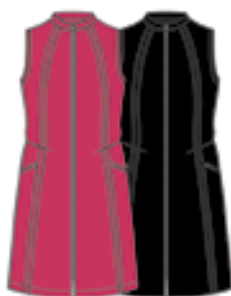

NI3211653 BIANKA DRESS

690 Cherry =001 Black