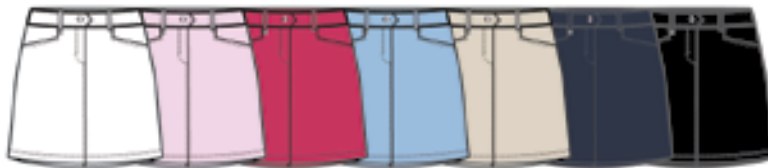

100 White 639 Pink sugar 490 Cherry 444 Gentle blue 142 Cream 400 Navy 001 Black

Back

COMPOSITION:
4-Way stretch woven
92 polyester 8 elastane
Length 17"

N18210610

MARIKA SKORT

Classic